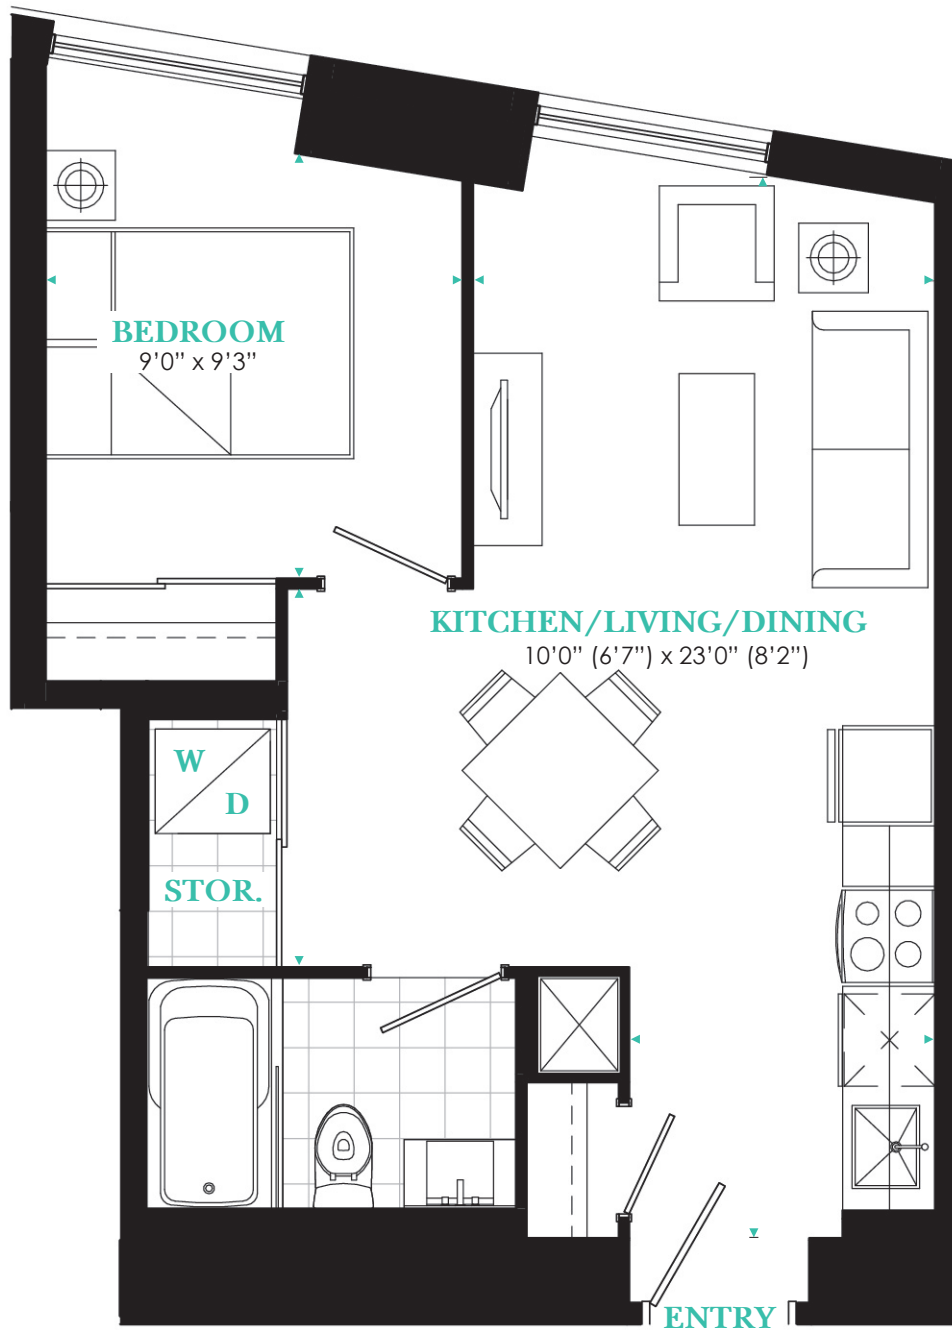

SUITES 203, 303, 404, 505

1 BEDROOM

Suite Area: **508 SQ.FT.**

All areas and stated room dimensions are approximate. Sizes and specifications are subject to change without notice. Actual living area and balcony/terraces may vary from floor stated areas. E. & O.E.